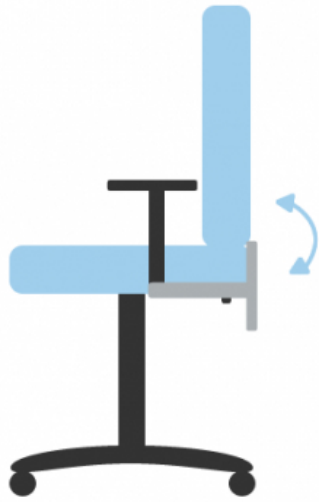

- Weight: 20 kg

Product Gallery

Fold Away Arms