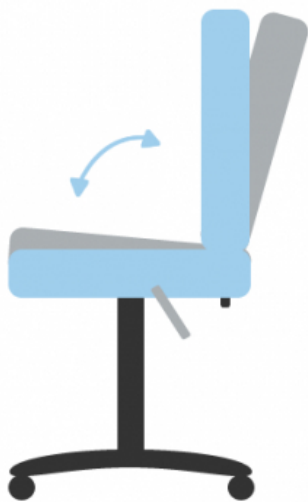

## Product Description

TC Carbon Mesh Operator Office Chair With Fold Away Arms - Good air circulation

Fold away arms

Fold out of the way if not required

**Gas lift height & seat tilt lever**

Changes and locks height of chair

Option to have locked or free flow seat tilt

Back rest tension adjuster

Changes pressure required to tilt the seat

- Spider base with 5 castors (wheels) - Easily assembled - 1 year guarantee Dimensions - Width: 620 mm -

## Product Gallery

Fold Away Arms

Seat Tilt Lever

Gas Lift Height Lever