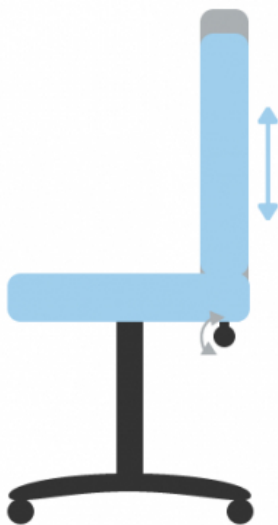

Changes pressure required to tilt back rest

- Spider base with 5 castors (wheels) - 5 Year guarantee **Dimensions** - Seat height: 490-610 mm - Seat depth:

450 mm - Overall width; 490 mm (610 mm with arms) - Overall height: 970 mm Manufacturing & Delivery - Up to 10 working days Weight - 15 KG - Gas lift tested up to 150 KG Example Uses - Office - Home Office - Operator Looking for other colours? - There are 100's of fabric colours and styles available - To view the whole range please visit the [camira website](#)] - Please [contact us](#) for prices]

## Product Attributes

- Dimensions: N/A
- Weight: 15 kg
- Choose Your Phoenix Chair Fabric Colour: Black Fabric (Havana YP009), Charcoal Fabric (Sombrero YP046), Blue Fabric (Scuba YP082), Red Fabric (Belize YP105), Green Fabric (Taboo YP045), Grey Fabric (Paseo YP019), Orange Fabric (Olympic YP113), Yellow Fabric (Solano YP110), Purple Fabric (Tarot YP084), Grey Fabric (Blizzard YP081), Blue Fabric (Bluebell YP097), Blue Fabric (Ocean YP100), Blue Fabric (Curacao YP005), Blue Fabric (Costa YP026), Green Fabric (Apple YP108), Green Fabric (Campeche YP112), Green Fabric (Montserrat YP011), Red Fabric (Lobster YP076), Red Fabric (Calypso YP106), Red Fabric (Guyana YP051), Brown (Sandstorm YP107)

## Product Gallery

Back Tilt Lever

Gas Lift Height Lever

Back Height Adjustment

Product data have been exported from - The Office Furniture

Export date: Tue Jun 16 20:54:18 2026 / +0000 GMT