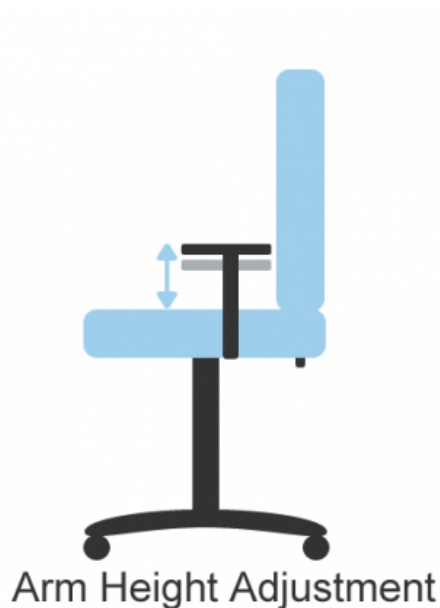

450 mm - Overall width; 490 mm (610 mm with arms) - Overall height: 970 mm Manufacturing & Delivery - Up to 10 working days Weight - 15 KG - Gas lift tested up to 150 KG Example Uses - Office - Home Office - Operator Looking for other colours? - There are 100's of fabric colours and styles available - To view the whole range please visit the [camira website](#)] - Please [contact us](#) for prices]

Product Attributes

- Dimensions: N/A
- Weight: 15 kg
- Choose Your Phoenix Chair Fabric Colour: Black Fabric (Havana YP009), Charcoal Fabric (Sombrero YP046), Blue Fabric (Scuba YP082), Red Fabric (Belize YP105), Green Fabric (Taboo YP045), Grey Fabric (Paseo YP019), Orange Fabric (Olympic YP113), Yellow Fabric (Solano YP110), Purple Fabric (Tarot YP084), Grey Fabric (Blizzard YP081), Blue Fabric (Bluebell YP097), Blue Fabric (Ocean YP100), Blue Fabric (Curacao YP005), Blue Fabric (Costa YP026), Green Fabric (Apple YP108), Green Fabric (Campeche YP112), Green Fabric (Montserrat YP011), Red Fabric (Lobster YP076), Red Fabric (Calypso YP106), Red Fabric (Guyana YP051), Brown (Sandstorm YP107)

Product Gallery