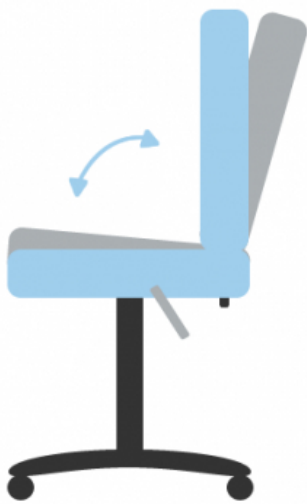

Changes and locks height of chair

Back rest tilt lever

Changes and locks angle of the back of the chair

Back rest height adjuster

Changes height of back rest

Back rest tension adjuster

Changes pressure required to tilt back rest

Phoenix
Olympic
YP113

Phoenix
Calypso
YP106

Phoenix
Cayman
YP024

Phoenix
Tobago
YP030

Phoenix
Guyana
YP051

Phoenix
Nougat
YP111

Phoenix
Parasol
YP109

Back Tilt Lever

Back Height Adjustment

Seat Tilt Lever