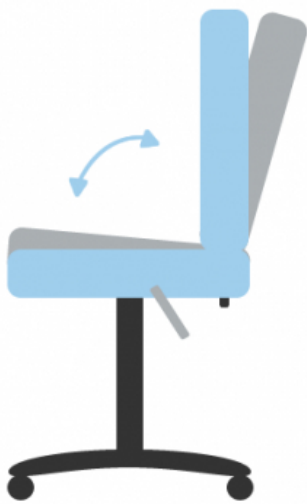

Seat Tilt Lever