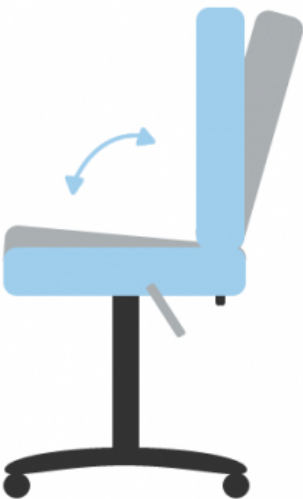

8 hour rated use - High back **Gas lift height lever**

Changes and locks height of chair

Back rest tilt lever

Changes and locks angle of the back of the chair

Seat slide

To adjust the depth of a chair for leg length

Seat tilt lever

Changes and locks angle of the back rest and seat

Ratchet back rest height adjuster

Easily changes height of back rest using a multi point locking system

Back rest tension adjuster

Changes pressure required to tilt back rest

Phoenix
Olympic
YP113

Phoenix
Calypso
YP106

Phoenix
Cayman
YP024

Phoenix
Tobago
YP030

Phoenix
Guyana
YP051

Phoenix
Nougat
YP111

Phoenix
Parasol
YP109

Gas Lift Height Lever

Back Tilt Lever

Seat Tilt Lever

Ratchet Back Height Adjustment

Seat Slide