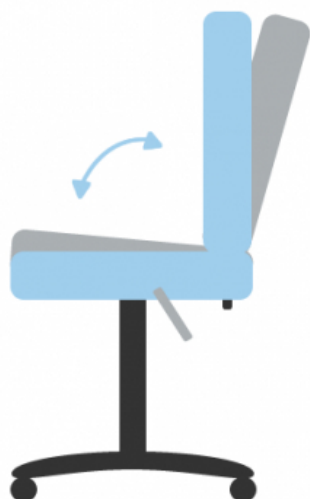

Suitable for 24 hour use

**Gas lift height & seat tilt lever**

Changes and locks height of chair

Option to have locked or free flow seat tilt

Back rest tension adjuster

Changes pressure required to tilt the seat

- Spider base with 5 castors (wheels)

Generous seat measurements

Matching padded armrests

Requires easy self assembly

- 2 year guarantee Dimensions

Seat Height: 46-56 cm

Seat Depth: 51 cm

Seat Width: 60 cm

## Product Gallery

Back Height Adjustment

Seat Tilt Lever